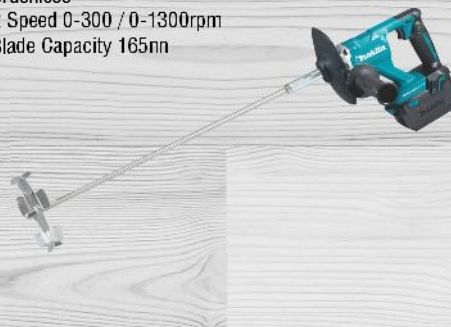

MIXING DRILL - SKIN

- Brushless
- 2 Speed 0-300 / 0-1300rpm
- Blade Capacity 165n

$419 Incl
DUT130Z

20mm ROTARY HAMMER - SKIN

- 3 Mode SDS Plus
- Speed 0-1,100rpm
- Impact Rate 0-4,000ipm