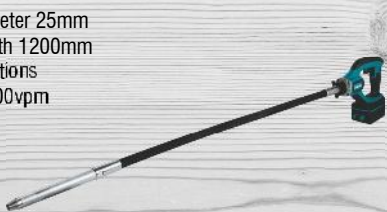

CONCRETE VIBRATOR - SKIN

- Diameter 25mm
- Length 1200mm
- Vibrations 12,500vpm