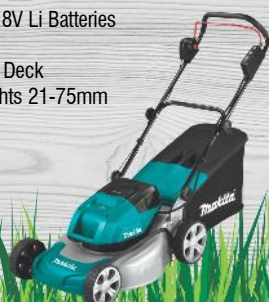

460mm Lawn Mower

- Requires 2 x 18V Li Batteries
- Brushless
- 360mm Metal Deck
- 10 Stage Heights 21-75mm