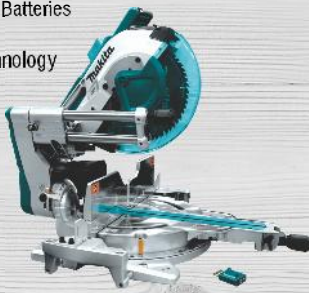

\$499 Incl
DRS780Z

SABRE SAW - SKIN

- Requires 2 x 18V Batteries
- Brushless
- Variable Speed Control
- Speeds Low 0-2,300spm / High 0-3000spm

\$469 Incl
DJR360ZK

305mm SLIDE COMPOUND MITRE SAW - SKIN

- Requires 2 x 18V Li Batteries
- Brushless
- AWS Bluetooth Technology
- Cutting Capacity up to 92 x 382mm